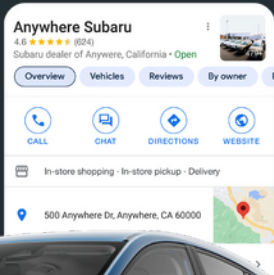

Maximize Your ROI With Performance Driven Data

- ▶ Machine Learning
- ▶ 1st & 3rd Party Data Implemented Into Campaigns
- ▶ Continuous Optimization For TrueLeads

Ad - <https://www.anywheresubaru.com/wrx> | (630)555-5555
Anywhere Subaru | New Subaru WRX For 3.9% APR
 Anywhere Subaru is conveniently located at 123 Anywhere, USA. Visit Our Online Finance Center Or Call Our Team Today To Discuss Your Vehicle Options!
 New WRX Inventory • View New Inventory • Contact Us • Used Inventory
 123 Anywhere, USA - Open today • 7:30 AM - 9:00 PM