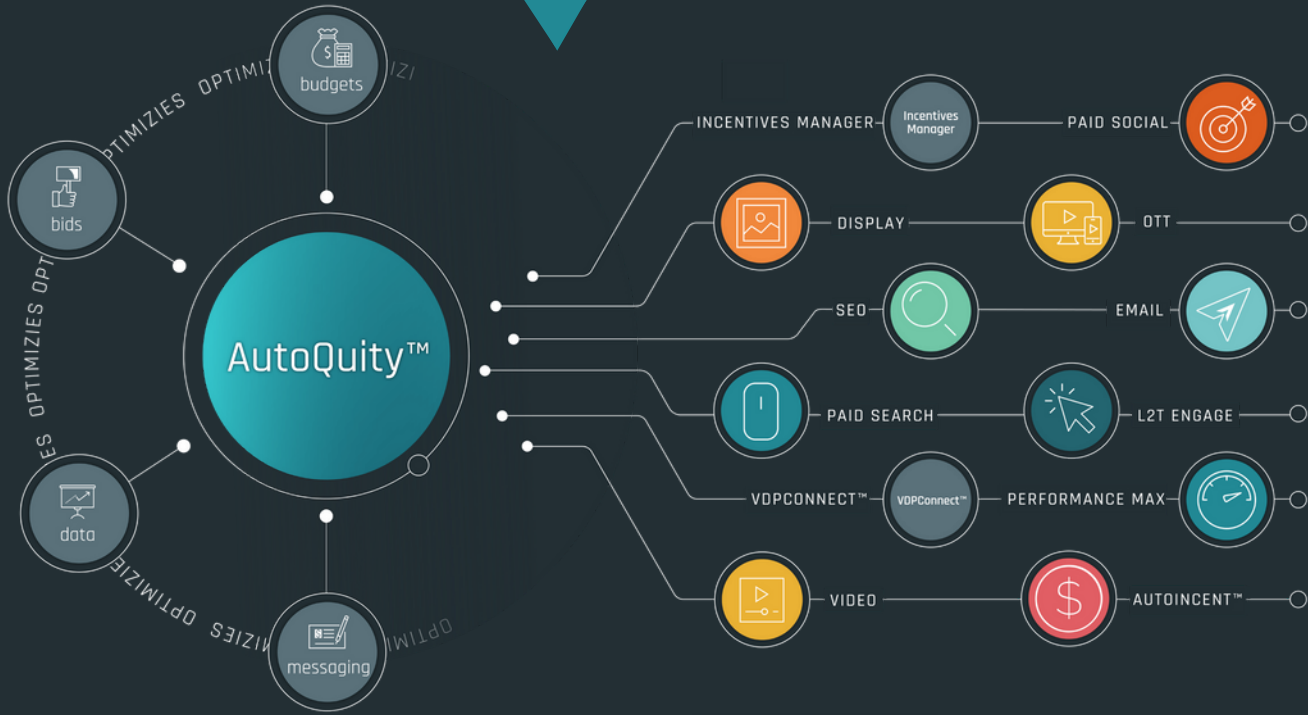

Maximize Your ROI With Performance Driven Data

- ▶ Machine Learning
- ▶ 1st & 3rd Party Data Implemented Into Campaigns
- ▶ Continuous Optimization For TrueLeads

Ad - <https://www.anywheresubaru.com/wrx> | (630)555-5555
Anywhere Subaru | New Subaru WRX For 3.9% APR
 Anywhere Subaru is conveniently located at 123 Anywhere, USA. Visit Our Online Finance Center Or Call Our Team Today To Discuss Your Vehicle Options!
 New WRX Inventory • View New Inventory • Contact Us • Used Inventory
 123 Anywhere, USA - Open today • 7:30 AM - 9:00 PM

Why Partner With L2T?

Our cutting-edge digital marketing solutions enhance the performance and profitability of retailers by tailoring strategies to their distinct business objectives. Leveraging our proprietary AutoQuity technology, which employs machine learning algorithms, we programmatically optimize campaigns across channels and allocate budgets for maximum ROI.

DIGITAL AD PACKAGE

PAID SEARCH | PAID SOCIAL | DISPLAY | VIDEO

Minimum Spend **\$1,500**

ADD-ON'S

Paid Social Technology	\$199			
	Budgets < \$2,000		Budgets > \$2,000	
Paid Social Custom Audience	\$299		15% of Paid Social Budget	
	15 Seconds		30 Seconds	
Video Production	\$299		\$598	
	Basic	Standard	Advanced	Dominate
SEO	\$1,199	\$1,499	\$1,899	\$2,999
Website Maintenance	\$449	\$499	\$499	Included
Local Citation	\$149	\$299	-	-
A La Carte SEO Content	\$70/Piece			
DMS Integration	\$25/mo + \$25 Set Up Fee			
	Sales	Service	Bundle	
AutoIncent™	\$578	\$299	\$799	
	Base	Premium	Premium Plus	
Reputation Management	\$329	\$549	\$799	
Social Impact	\$549			
My Business Inventory	\$199			
L2T Engage	\$1,799			
Custom Creative Services	Custom Quote			