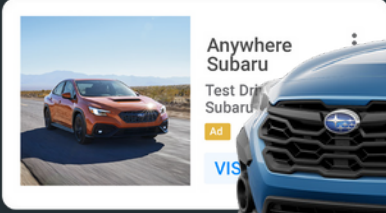

Maximize Your ROI With Performance Driven Data

- ▶ Machine Learning
- ▶ 1st & 3rd Party Data Implemented Into Campaigns
- ▶ Continuous Optimization For TrueLeads

Ad - <https://www.anywheresubaru.com/wrx> | (630)555-5555
Anywhere Subaru | New Subaru WRX For 3.9% APR
 Anywhere Subaru is conveniently located at 123 Anywhere, USA. Visit Our Online Finance Center Or Call Our Team Today To Discuss Your Vehicle Options!
 New WRX Inventory • View New Inventory • Contact Us • Used Inventory
 123 Anywhere, USA - Open today • 7:30 AM - 9:00 PM