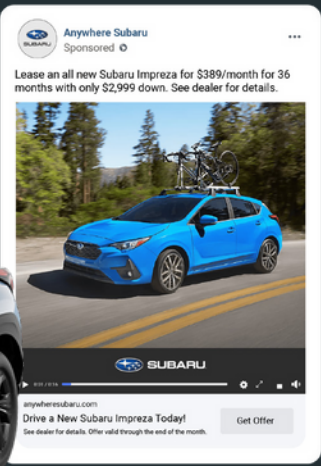

Maximize Your ROI With Performance Driven Data

- ▶ Machine Learning
- ▶ 1st & 3rd Party Data Implemented Into Campaigns
- ▶ Continuous Optimization For TrueLeads

Ad - <https://www.anywheresubaru.com/wrx> | (630)555-5555
Anywhere Subaru | New Subaru WRX For 3.9% APR
 Anywhere Subaru is conveniently located at 123 Anywhere, USA. Visit Our Online Finance Center Or Call Our Team Today To Discuss Your Vehicle Options!
 New WRX Inventory • View New Inventory • Contact Us • Used Inventory
 123 Anywhere, USA - Open today • 7:30 AM - 9:00 PM